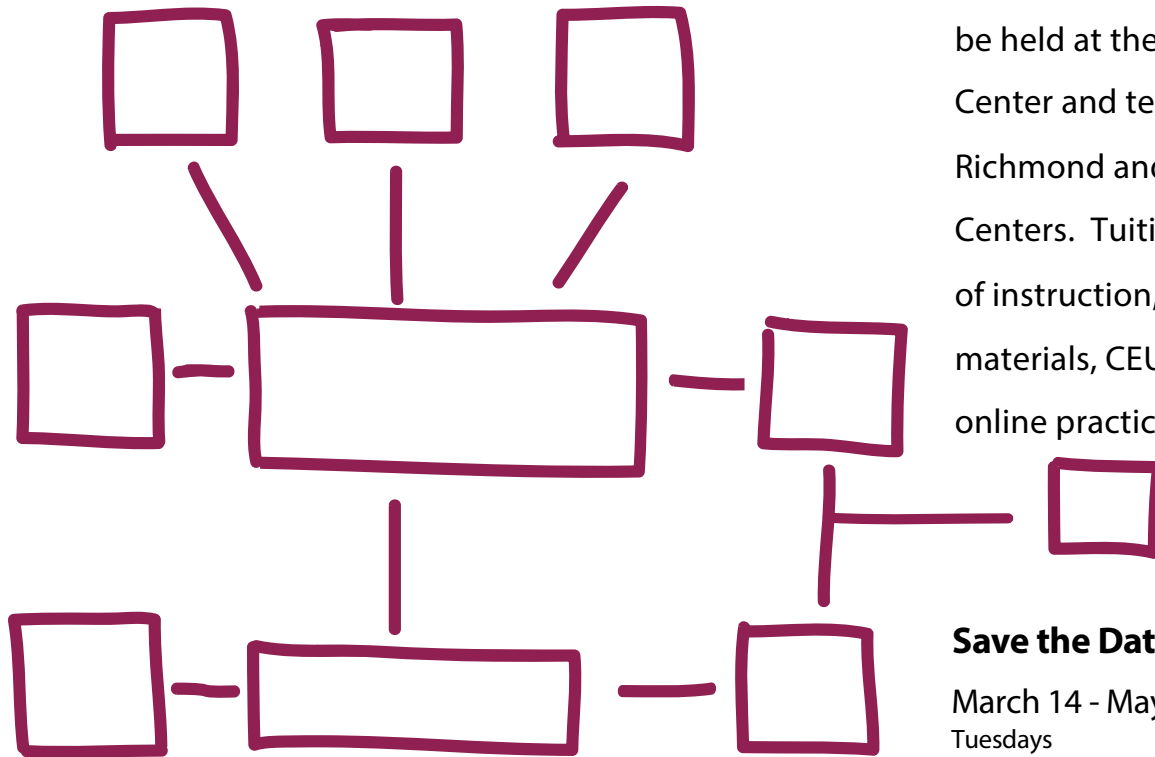

Project Management Certification Course

Prepare for the PMP Certification Exam

Learn the core competencies of project management in order to sit for the Project Management Institute PMP® certification exam. Classes will be held at the Virginia Tech Roanoke Center and televised to the Richmond and Newport News Centers. Tuition includes **35 hours** of instruction, textbooks, course materials, CEUs and access to the online practice test.

Save the Date

March 14 - May 30, 2017

Tuesdays

5:30 - 9:00 pm

www.cpe.vt.edu/pmcentral/

Locations:

Virginia Tech Newport News Center

600 Thimble Shoals Blvd.